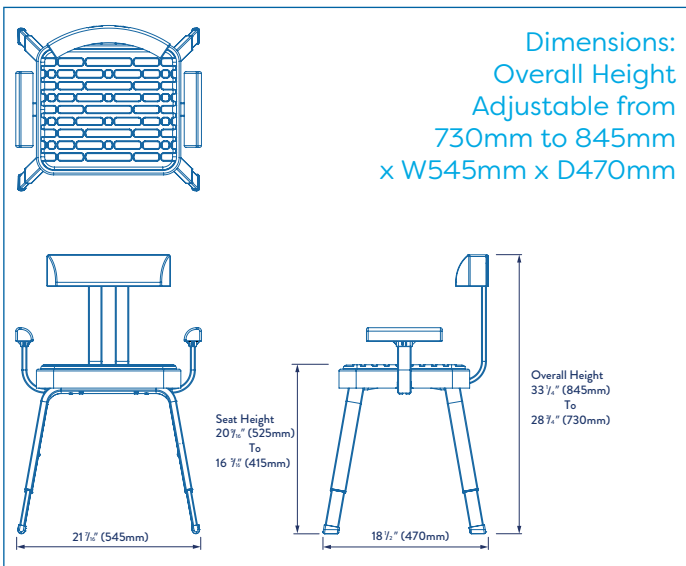

GUARANTEE

Consumer Statutory Rights Apply

Tel: +44 (0) 1264 365881
Fax: +44 (0) 1264 356437
Email: info@croydex.co.uk
Web: www.croydex.com

Printed material, designs and packaging are protected by copyright and design right.

Date Created:20/01/22 | REV 02